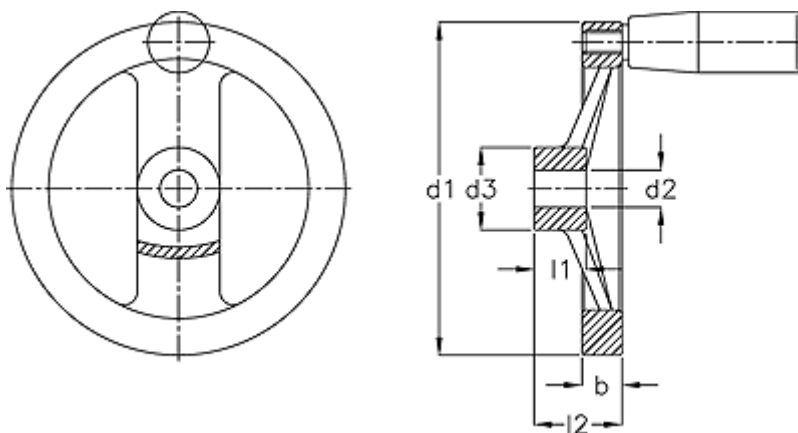

Data Sheet

Article number: 201280316
Description: E+G Handwheel
GN 322-160-B16-R

Measures

b	= 18.0
d1	= 160
d2 H7	= 16
d3	= 36
Handle	= 24
l1	= 20
l2	= 39